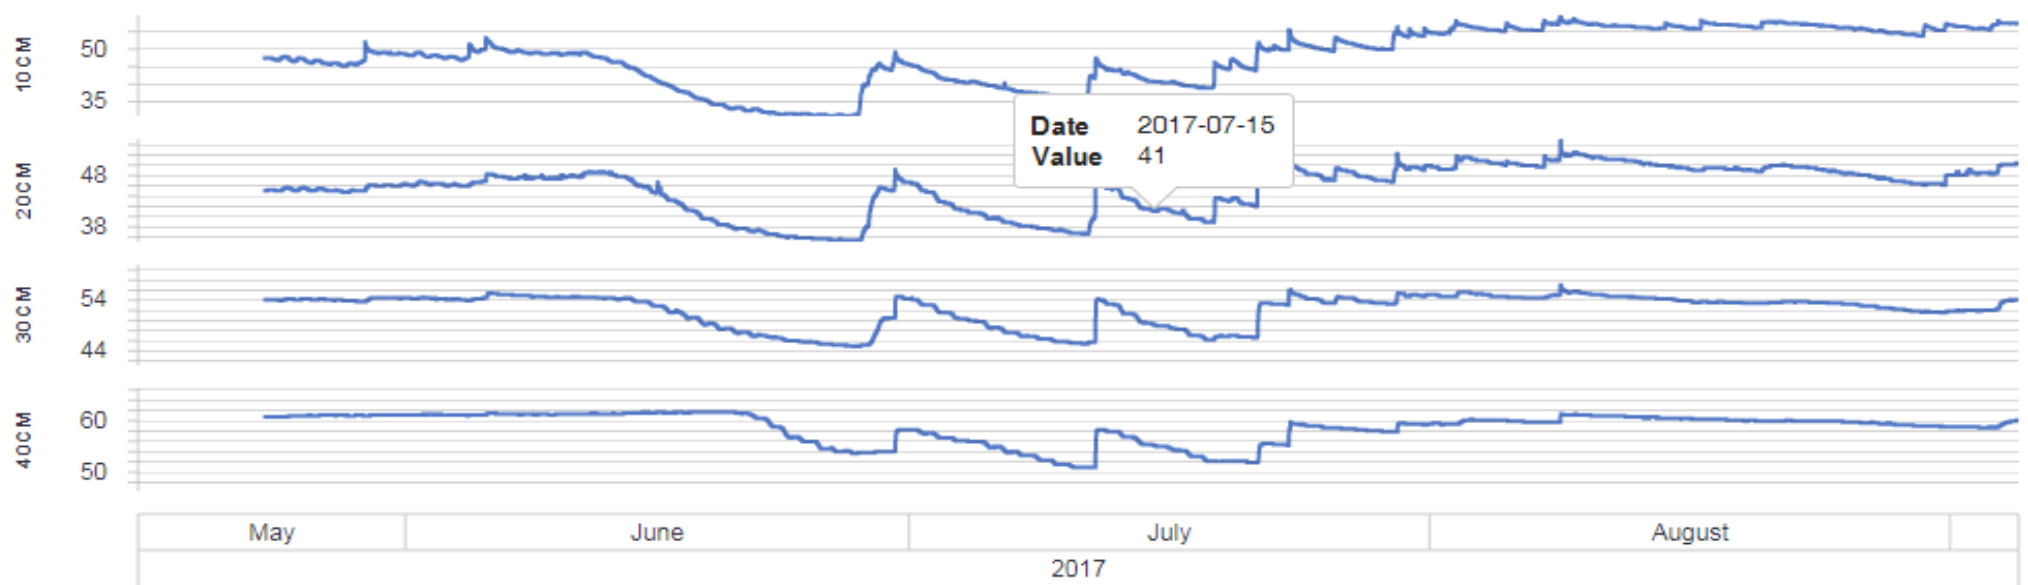

» Sensorbased Irrigation Management – extend to weather

» Interpreting Soil Moisture Data – Profile

» Interpreting Soil Moisture Data – Sum Graph and Deficit

» Interpreting Soil Moisture Data – Dashboard

» Dillington – sensor locations

Soil moisture

Soil moisture sum