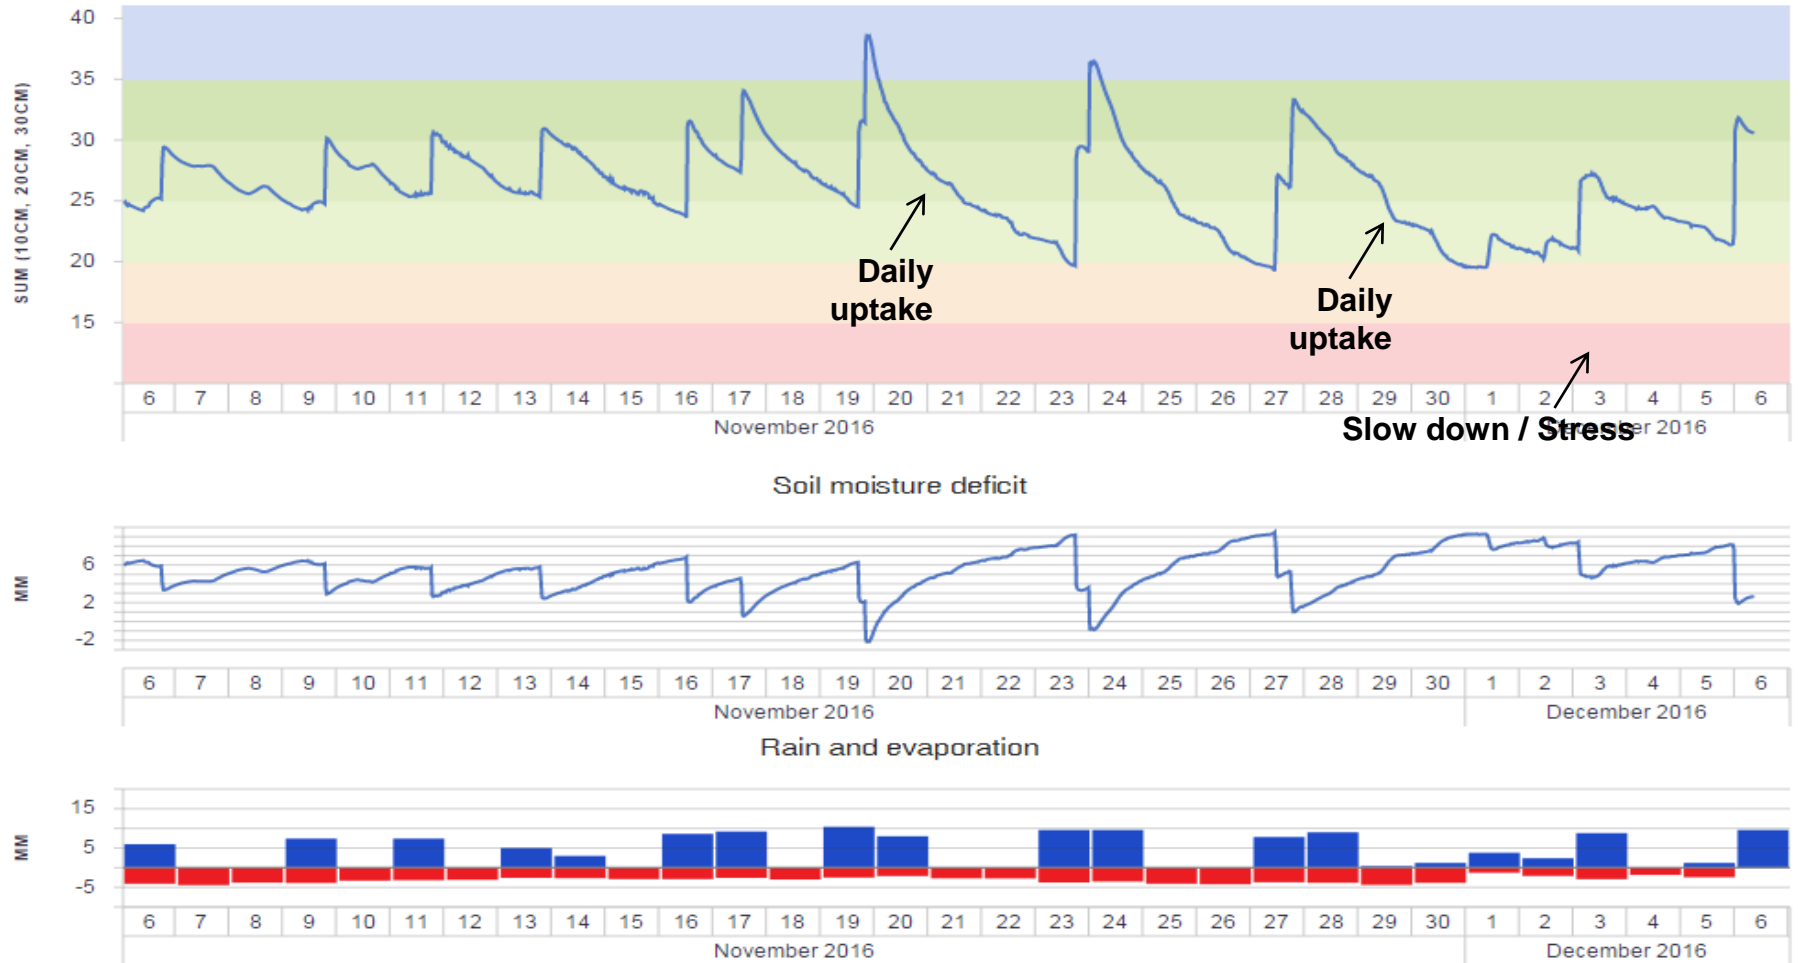

Sensorbased Irrigation Management

© 2017 Peter Raatjes

» Sensorbased Irrigation Management – the setup

RMAAdvice for Sensorbased Irrigation Management

Dashboard

Graphs

858236 - CH - De...

861596 - NL - Zeij...

» Sensorbased Irrigation Management – extend to weather

» Interpreting Soil Moisture Data – Profile

» Interpreting Soil Moisture Data – Sum Graph and Deficit

» Interpreting Soil Moisture Data – Dashboard

» Dillington – sensor locations

Soil moisture

Soil moisture sum