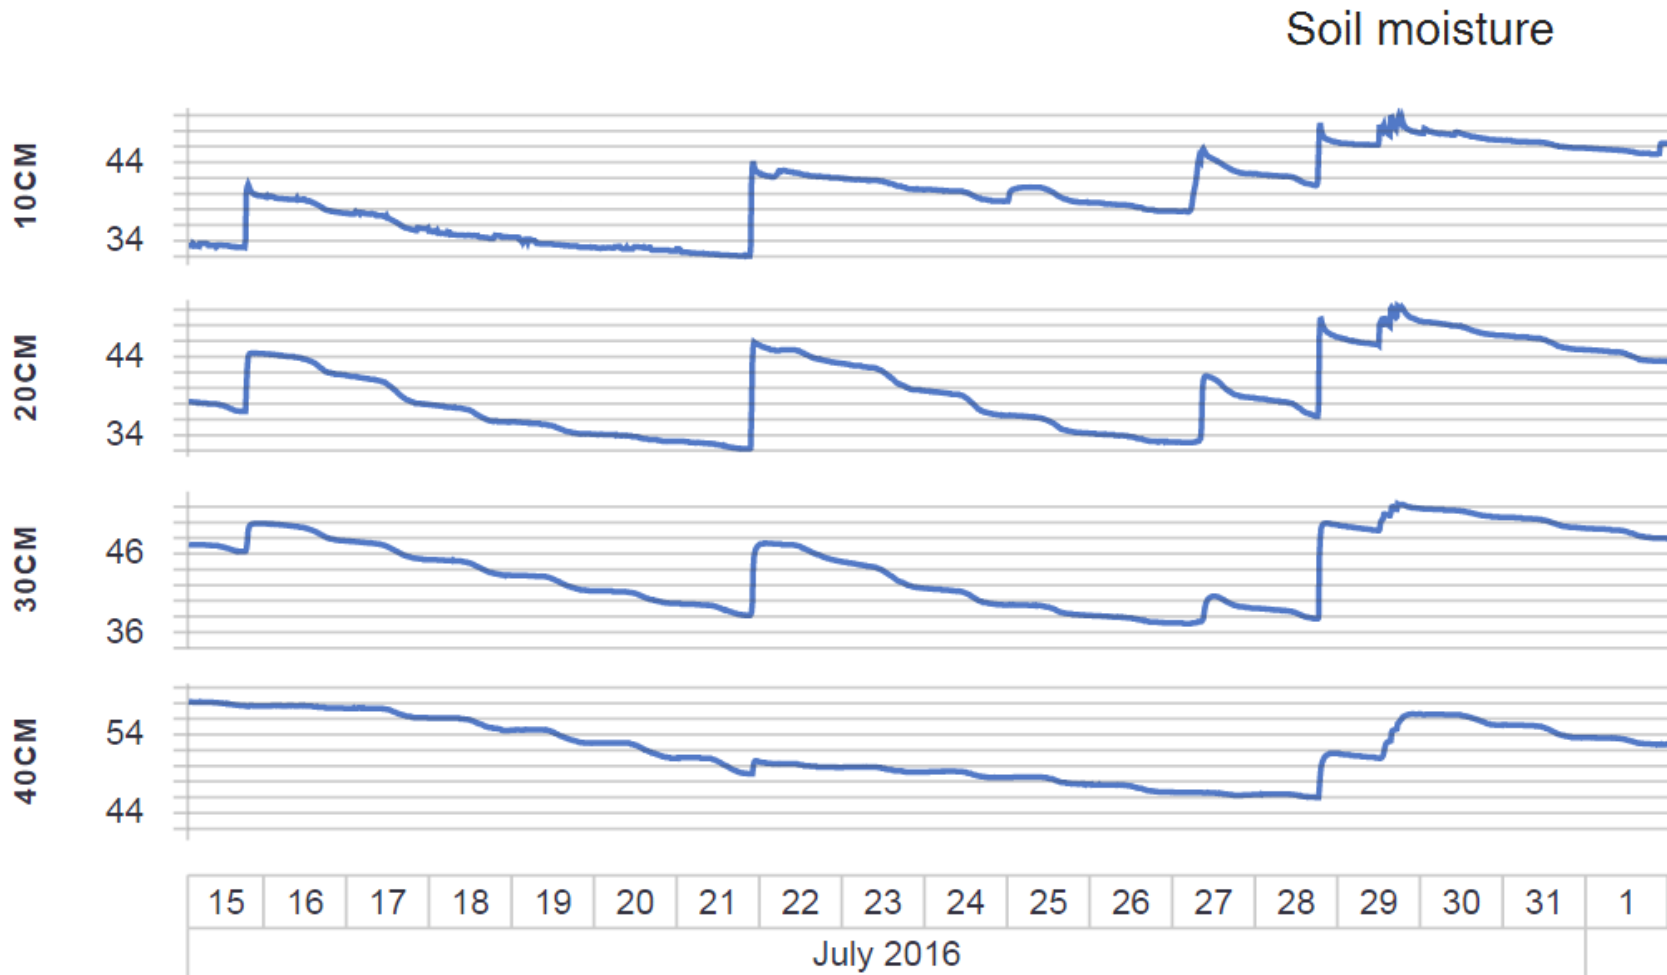

Sensorbased Irrigation Management

© 2017 Peter Raatjes

» Sensorbased Irrigation Management – the setup

RMAAdvice for Sensorbased Irrigation Management

Dashboard

Graphs

858236 - CH - De...

861596 - NL - Zeij...

» Sensorbased Irrigation Management – extend to weather

» Interpreting Soil Moisture Data – Profile

» Interpreting Soil Moisture Data – Sum Graph and Deficit

» Interpreting Soil Moisture Data – Dashboard

» Dillington – sensor locations

Soil moisture

Soil moisture sum