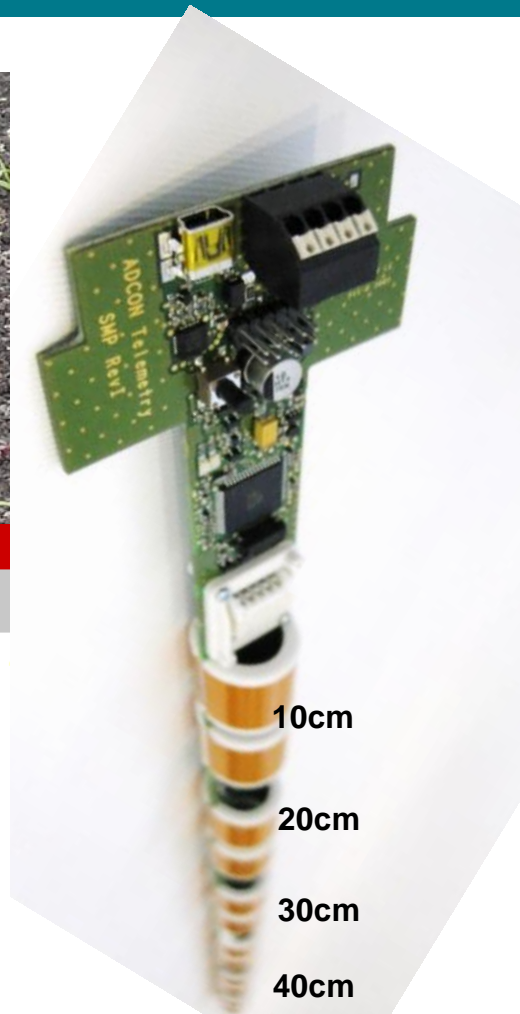

Sensorbased Irrigation Management

© 2017 Peter Raatjes

» Sensorbased Irrigation Management – the setup

RMAAdvice for Sensorbased Irrigation Management

Dashboard

Graphs

858236 - CH - De...

861596 - NL - Zeij...

» Sensorbased Irrigation Management – extend to weather

» Interpreting Soil Moisture Data – Profile

» Interpreting Soil Moisture Data – Sum Graph and Deficit

» Interpreting Soil Moisture Data – Dashboard