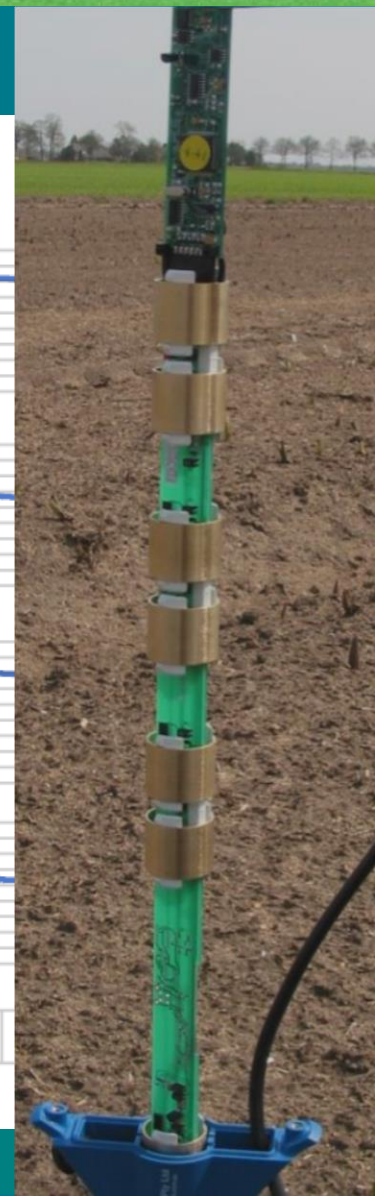

Sensorbased Irrigation Management

© 2017 Peter Raatjes

» Sensorbased Irrigation Management – the setup

RMAAdvice for Sensorbased Irrigation Management

Dashboard

Graphs

858236 - CH - De...

861596 - NL - Zeij...

» Sensorbased Irrigation Management – extend to weather

» Interpreting Soil Moisture Data – Profile

» Interpreting Soil Moisture Data – Sum Graph and Deficit

» Interpreting Soil Moisture Data – Dashboard

» Dillington – sensor locations

Soil moisture

Soil moisture sum