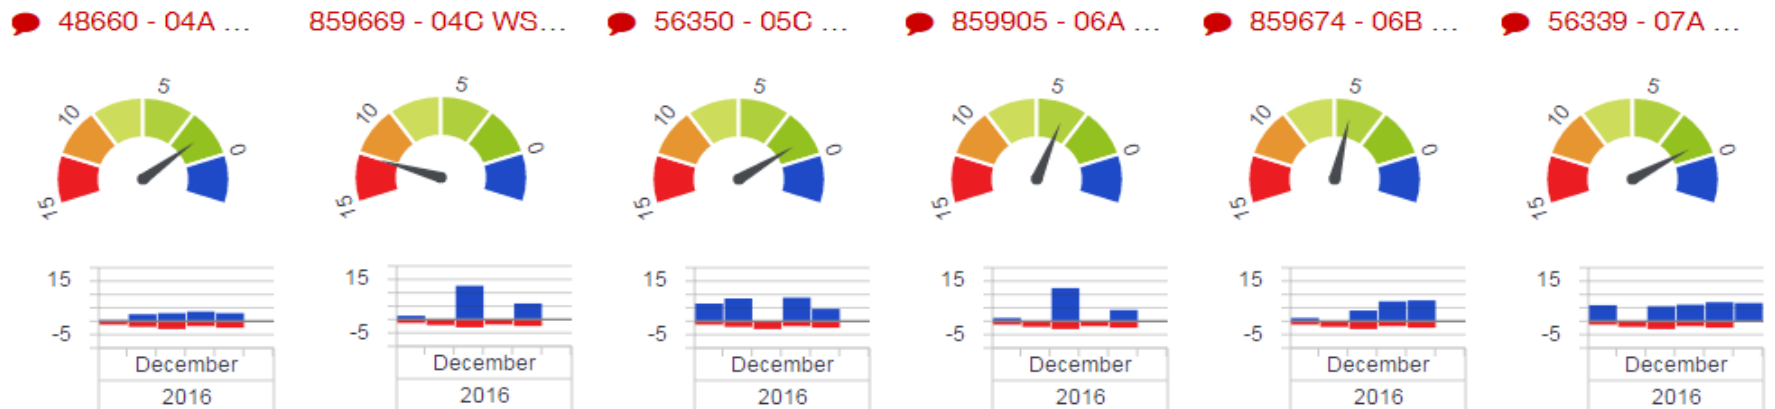

» Sensorbased Irrigation Management – extend to weather

» Interpreting Soil Moisture Data – Profile

» Interpreting Soil Moisture Data – Sum Graph and Deficit

» Interpreting Soil Moisture Data – Dashboard

» Dillington – sensor locations

Soil moisture

Soil moisture sum