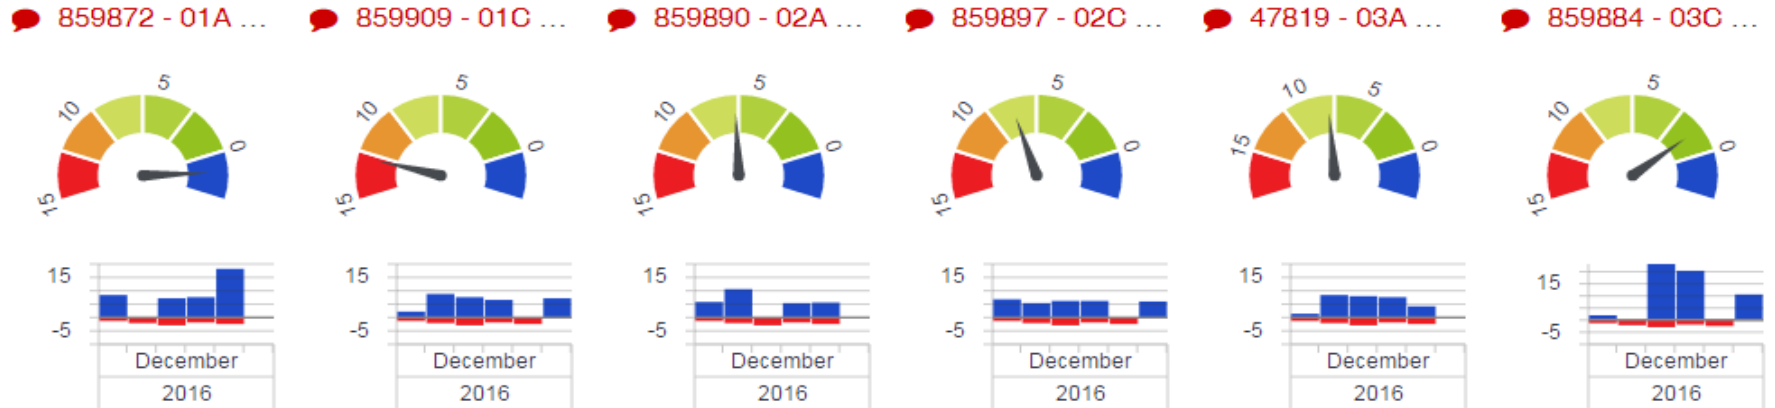

» Sensorbased Irrigation Management – extend to weather

» Interpreting Soil Moisture Data – Profile

» Interpreting Soil Moisture Data – Sum Graph and Deficit

» Interpreting Soil Moisture Data – Dashboard

» Dillington – sensor locations

Soil moisture

Soil moisture sum