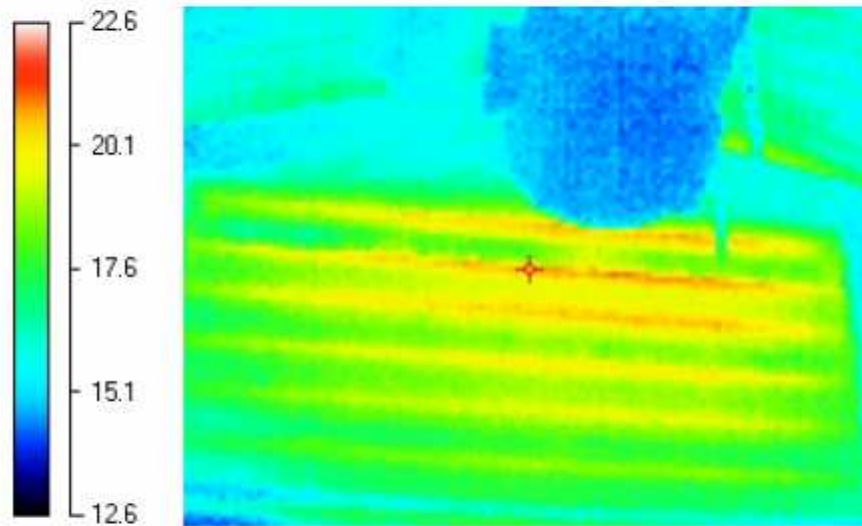

Storage: Does it pay? - a grower's perspective

James Daw

WB Daw & Son, Blithbury, Staffs

Thermal imaging

IDENTIFICATION

Location Name
Location 15

Nameplate #
N/A

Equipment Type N/A

THERMOGRAM

REFERENCE IMAGE

TEMPERATURE MEASUREMENTS

Image Date 8/19/2010 12:06:35 PM
Target Temperature 20.8 °C
Emissivity 1.00
Reflected Temp OFF
Distance 5 metre

ENVIRONMENTAL CONDITIONS

Air Temp 20 DegC
Sky Overcast
Wind Speed Unknown
From Unknown

THERMOGRAM

REFERENCE IMAGE

TEMPERATURE MEASUREMENTS

Image Date 8/19/2010 1:38:30 PM
Target Temperature 21.6 °C
Emissivity 1.00
Reflected Temp OFF
Distance 5 metre

ENVIRONMENTAL CONDITIONS

Air Temp 20 DegC
Sky Overcast
Wind Speed Unknown
From Unknown