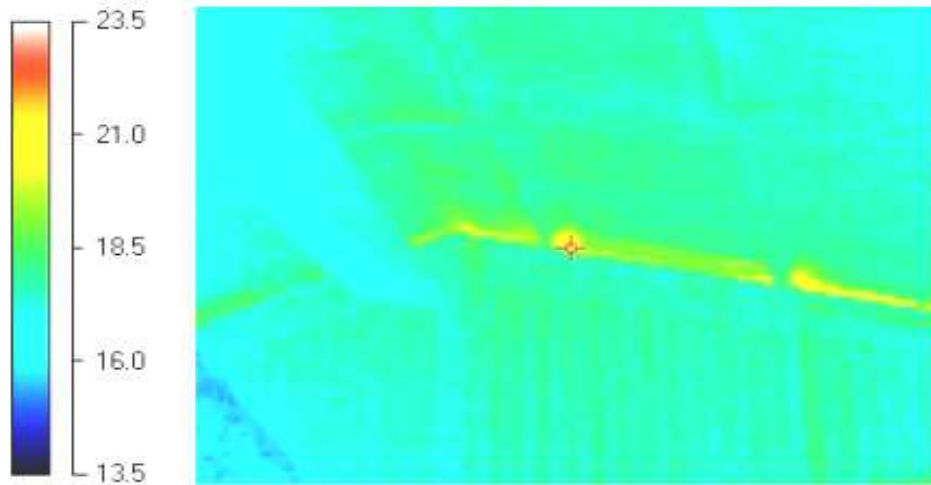

THERMOGRAM

REFERENCE IMAGE

TEMPERATURE MEASUREMENTS

Image Date 8/19/2010 12:06:35 PM
Target Temperature 20.8 °C
Emissivity 1.00
Reflected Temp OFF
Distance 5 metre

ENVIRONMENTAL CONDITIONS

Air Temp 20 DegC
Sky Overcast
Wind Speed Unknown
From Unknown

THERMOGRAM

REFERENCE IMAGE

TEMPERATURE MEASUREMENTS

Image Date 8/19/2010 1:38:30 PM
Target Temperature 21.6 °C
Emissivity 1.00
Reflected Temp OFF
Distance 5 metre

ENVIRONMENTAL CONDITIONS

Air Temp 20 DegC
Sky Overcast
Wind Speed Unknown
From Unknown